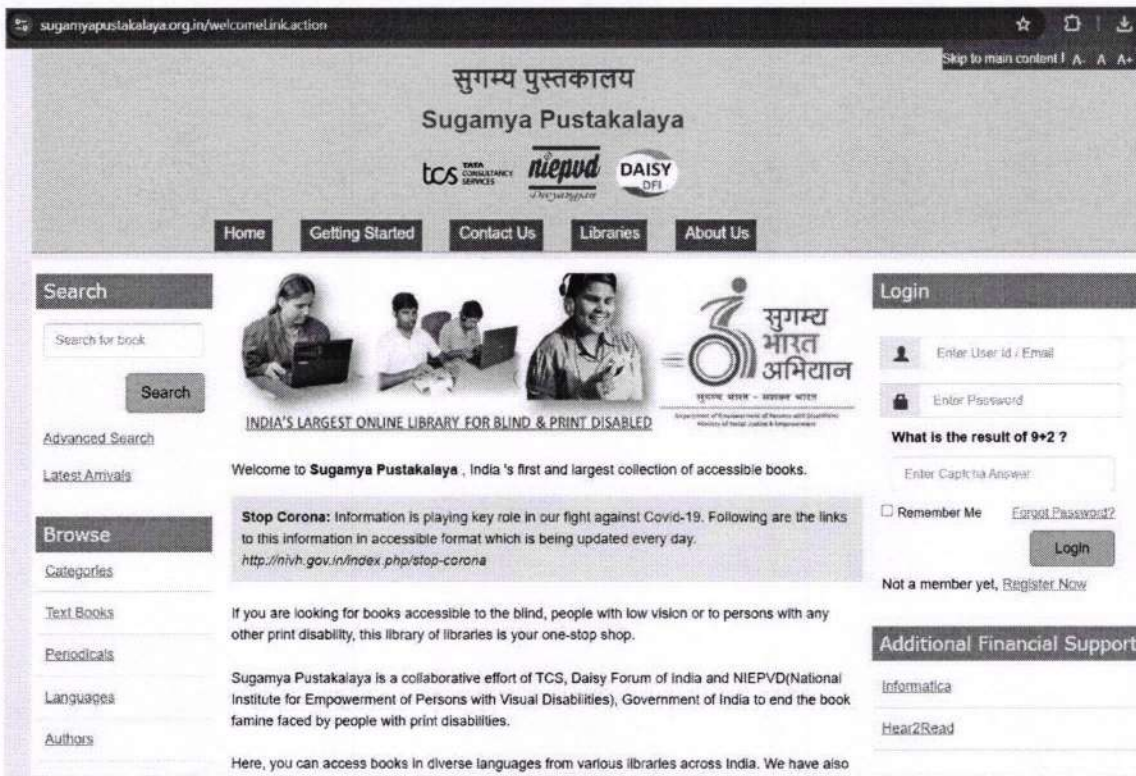

Web Portal of RTM Nagpur University for online information regarding the examinations

Library:

College Website for access to e-library for the students

Moumali
Off. Principal
 Sevalal Mahila Mahavidyalaya
 Nagpur.

Online solution is provided by Mastersoft ERP for maintaining e-library data online.

Sugamya Pustakalaya portal is for visually impaired students to make their learning easy.

Mouble
 Off. Principal
 Sevadal Mahila Mahavidyalaya
 Nagpur.