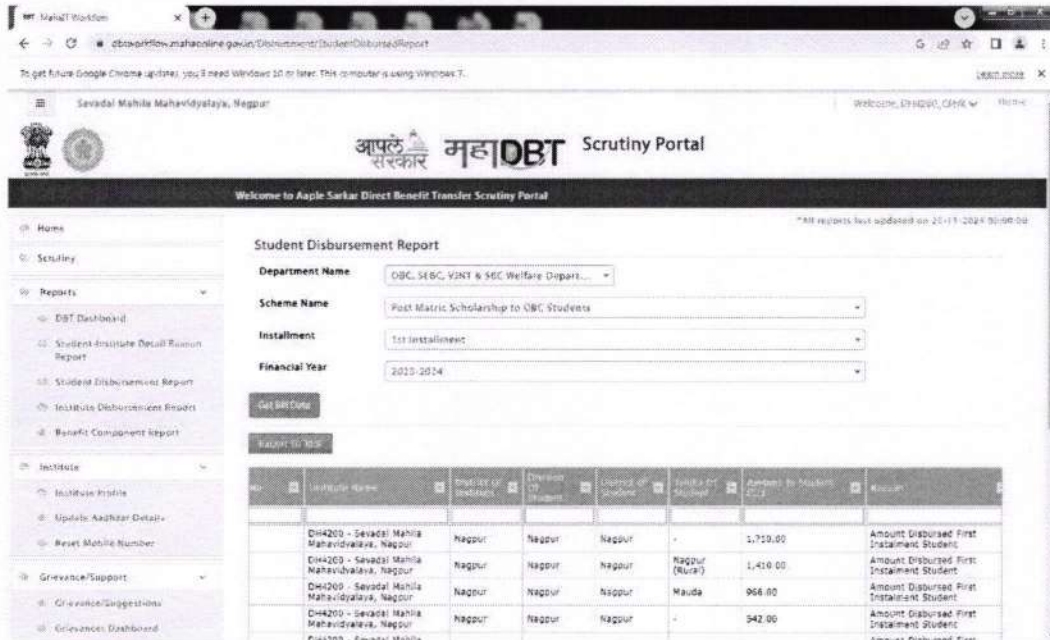

Finance and Accounts:

MahaDBT Web portal – Portal is used for online scholarship transactions.