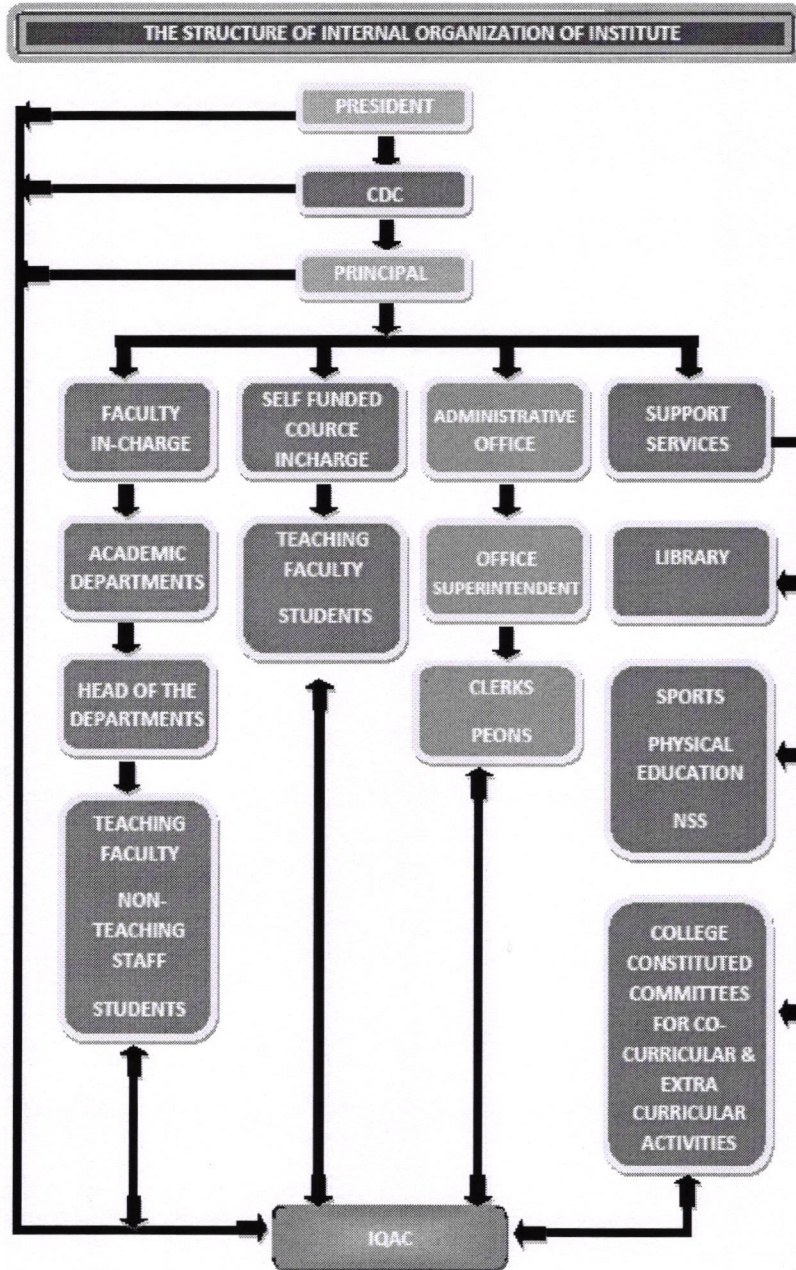

## ORGANOGRAM

An organogram is an organizational chart, is a visual representation of Sevadal Mahila Mahavidyalaya's hierarchical structure, depicting the relationships between different departments, committees, and individuals. It provides a clear and concise overview of the organization's structure, roles, and responsibilities.

*N. D. D. D.*  
**Off. Principal**  
 Sevadal Mahila Mahavidyalaya  
 Nagpur.