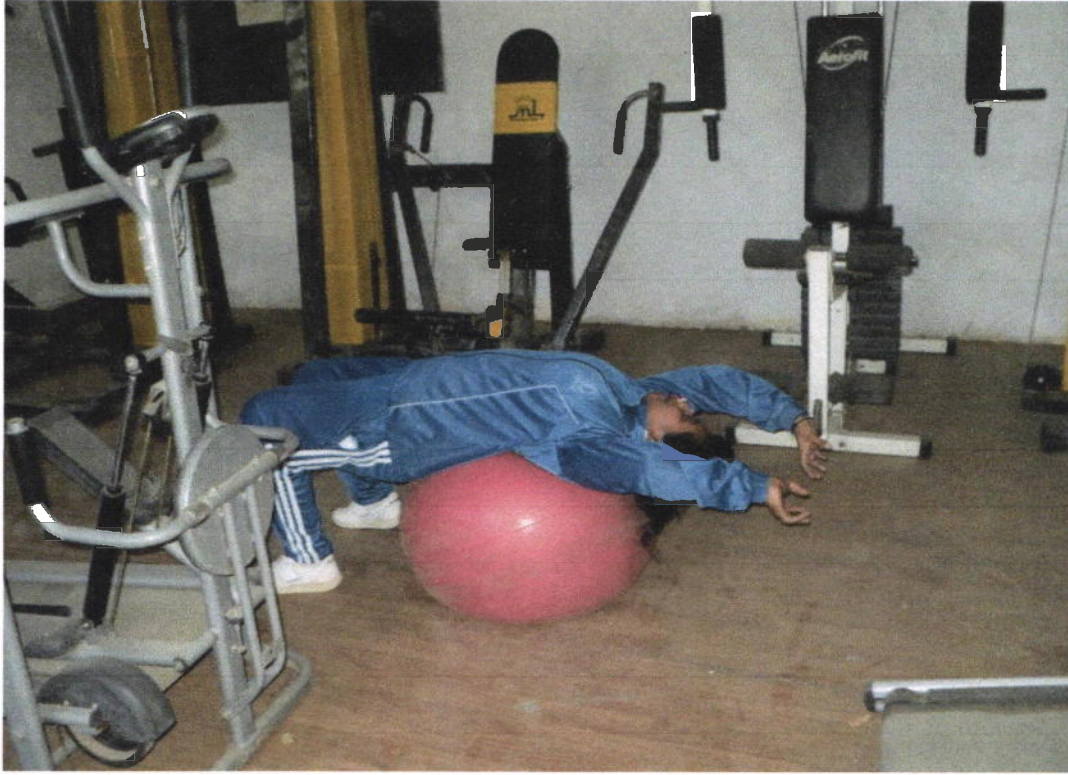

GYMNASIUM

Principal
Seval Mahila Mahavidyalaya
Umrer Road, Nagpur.