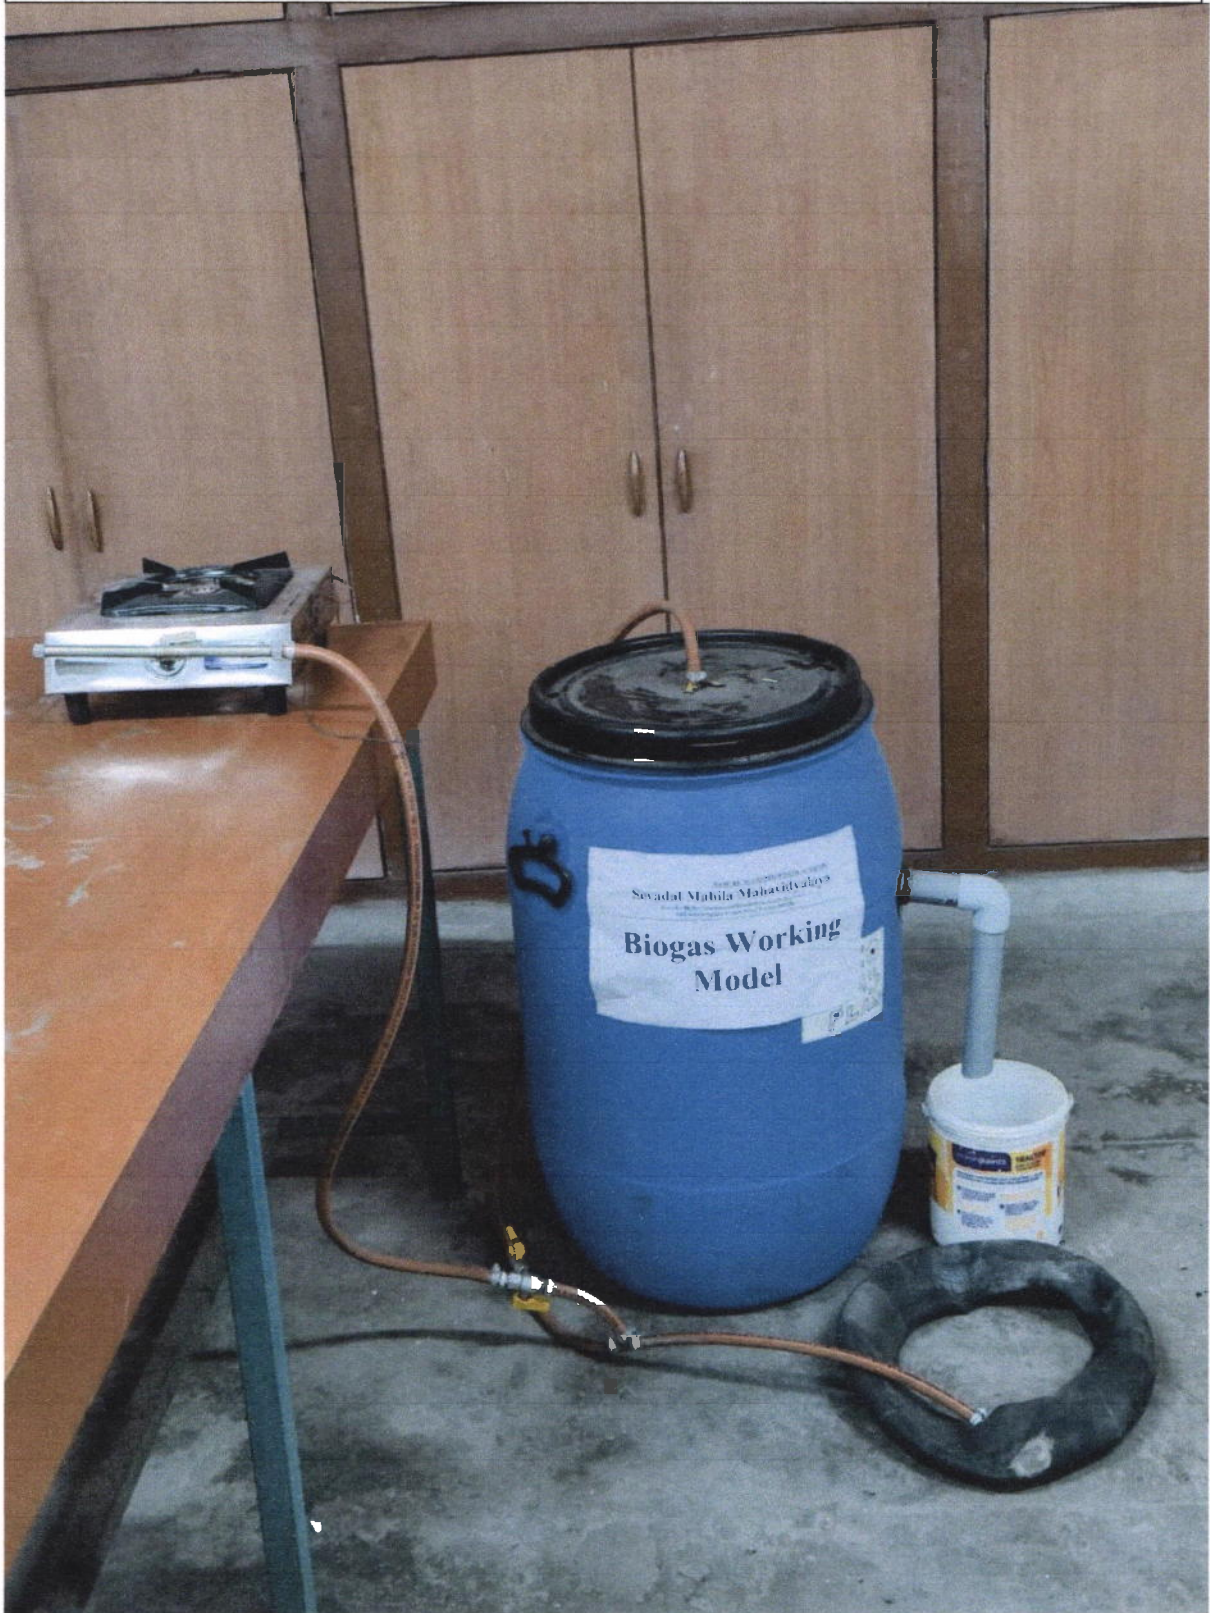

RAIN WATER HARVESTING SYSTEM

VIEW OF RAIN WATER HARVESTING SYSTEM

Principal
Sevalal Mahila Mahavidyalaya
Umrer Road, Nagpur-9.

BIOGAS UNIT

BIOGAS UNIT AT DISPLAY

[Signature]
Principal
Sevadal Mahila Mahavidyalaya
Umrer Road, Nagpur-9.