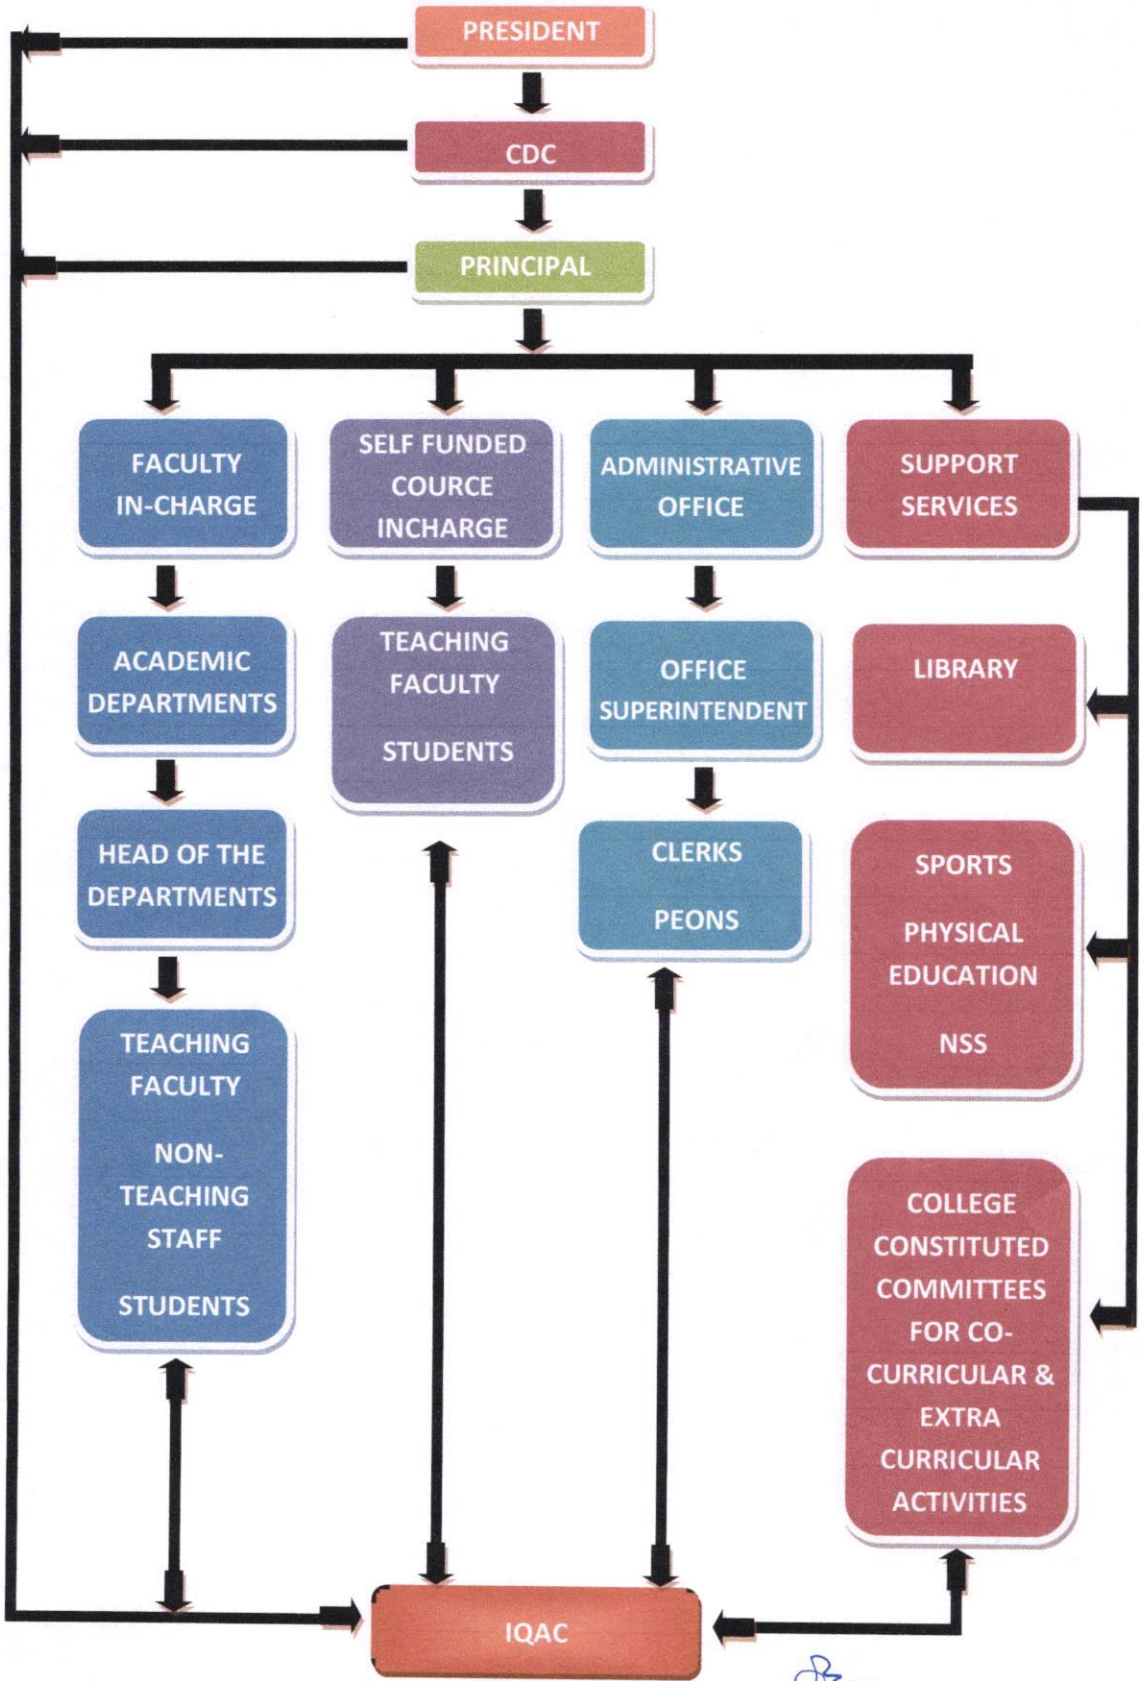

THE STRUCTURE OF INTERNAL ORGANIZATION OF INSTITUTE

Principal
Sevada! Mahila Mahavidyalaya
Umrer Road, Nagpur.