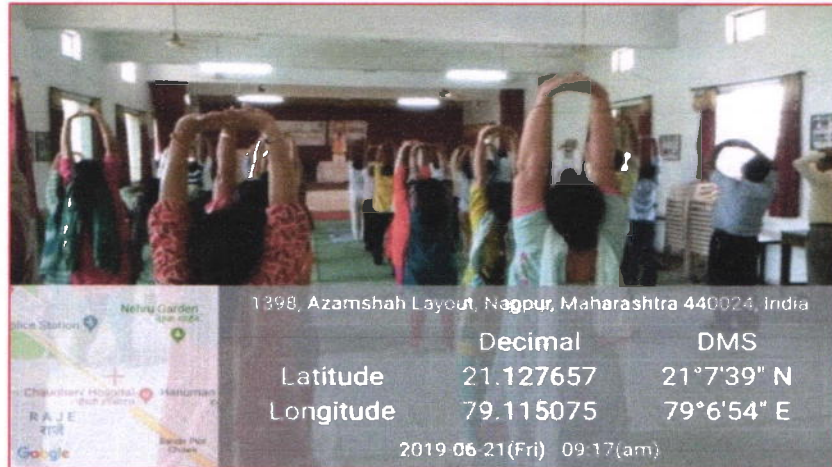

Nagpur
Maharashtra
India

36°C
97°F

2022-04-07(Thu) 11:42(am)

[Signature]
Principal
Kamla Nehru Mahavidyalaya
Umrer Road, Nagpur-9.

ACTIVITIES

Principal
Sevadala Mahila Mahavidyalaya
Umrer Road, Nagpur-9.

Principal
Sevadal Mahila Mahavidyalaya
Umrer Road, Nagpur-9.