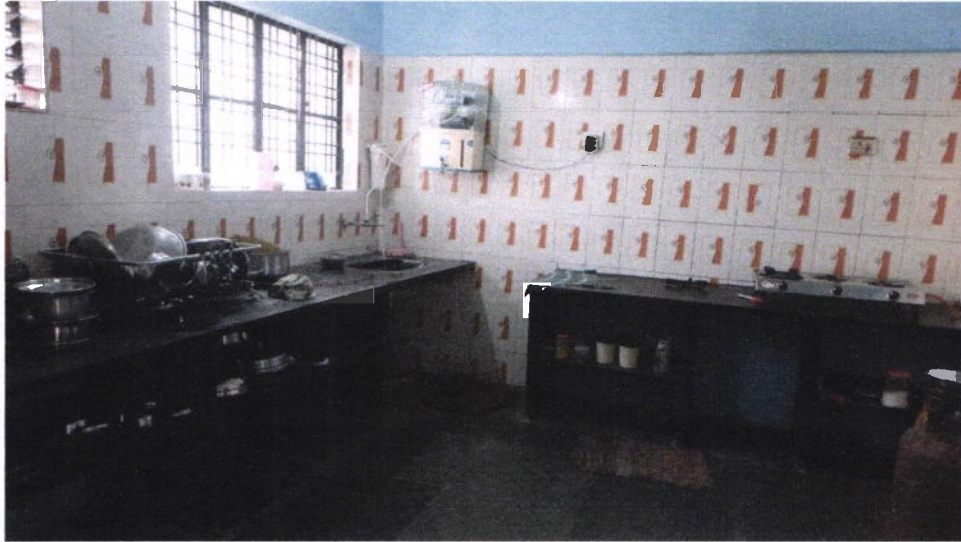

KITCHEN ROOM